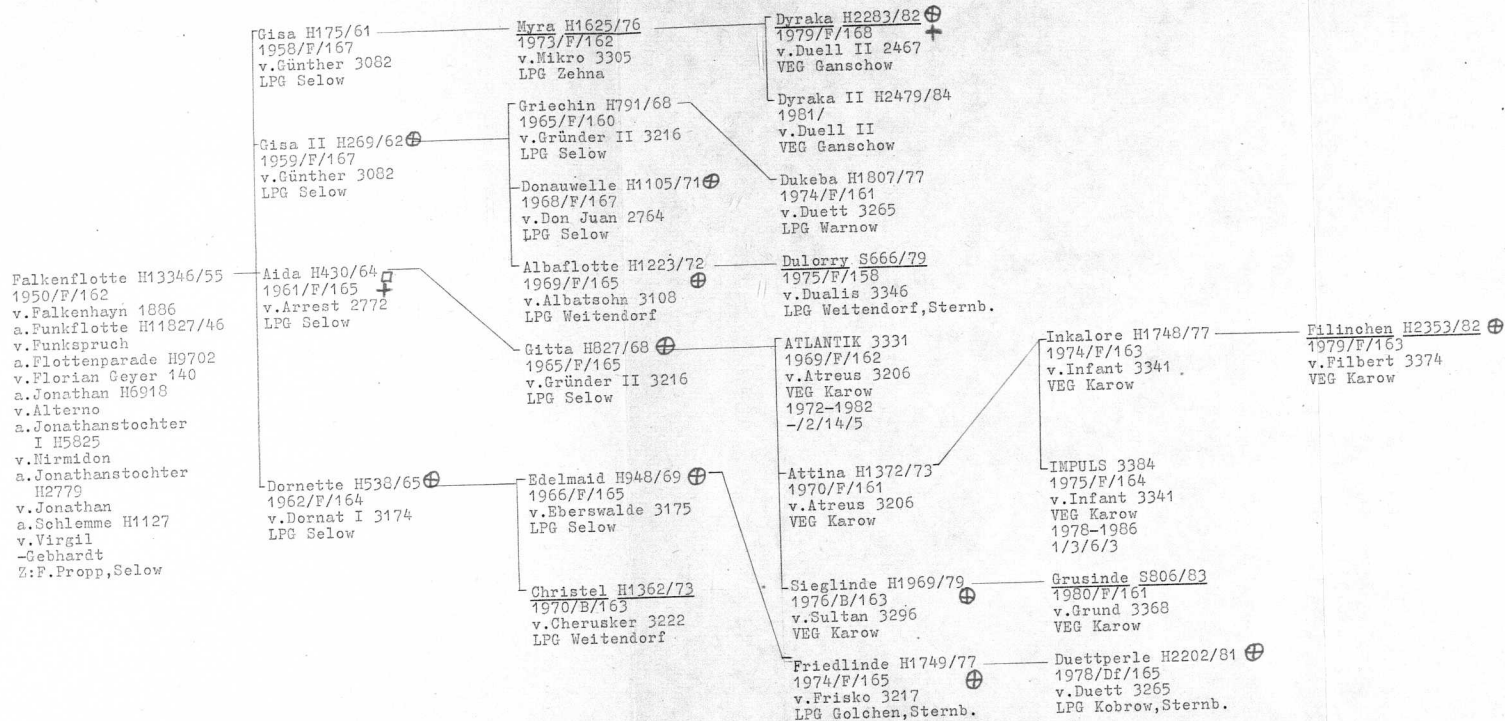

Florine H342/81 ⊕  
1978/B/165  
v. Florian 3375  
LPG Gr. Lüben

Demona H362/82 ⊕  
1979/B/162  
v. Duett 3265  
LPG Gr. Lüben

Minette 17/85Sn ⊕  
1982/B/163  
v. Mistral II 3350  
LPG Gr. Lüben

Familie 52