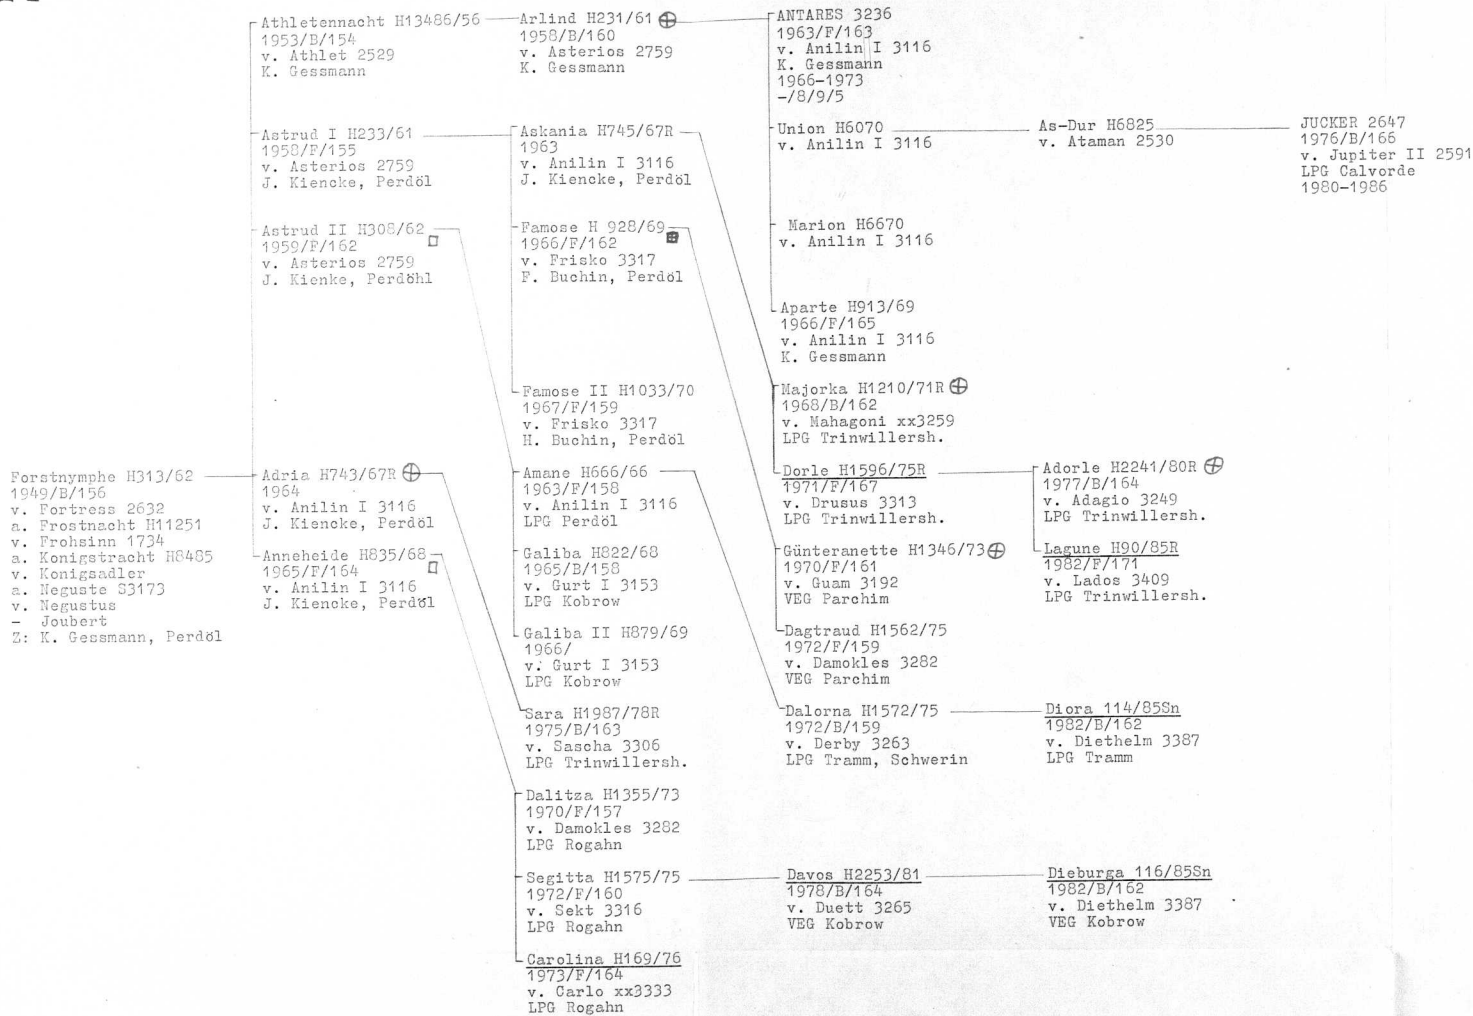

Florine H342/81 ⊕  
1978/B/165  
v. Florian 3375  
LPG Gr. Lüben

Demona H362/82 ⊕  
1979/B/162  
v. Duett 3265  
LPG Gr. Lüben

Minette 17/85Sn ⊕  
1982/B/163  
v. Mistral II 3350  
LPG Gr. Lüben

Familie 52