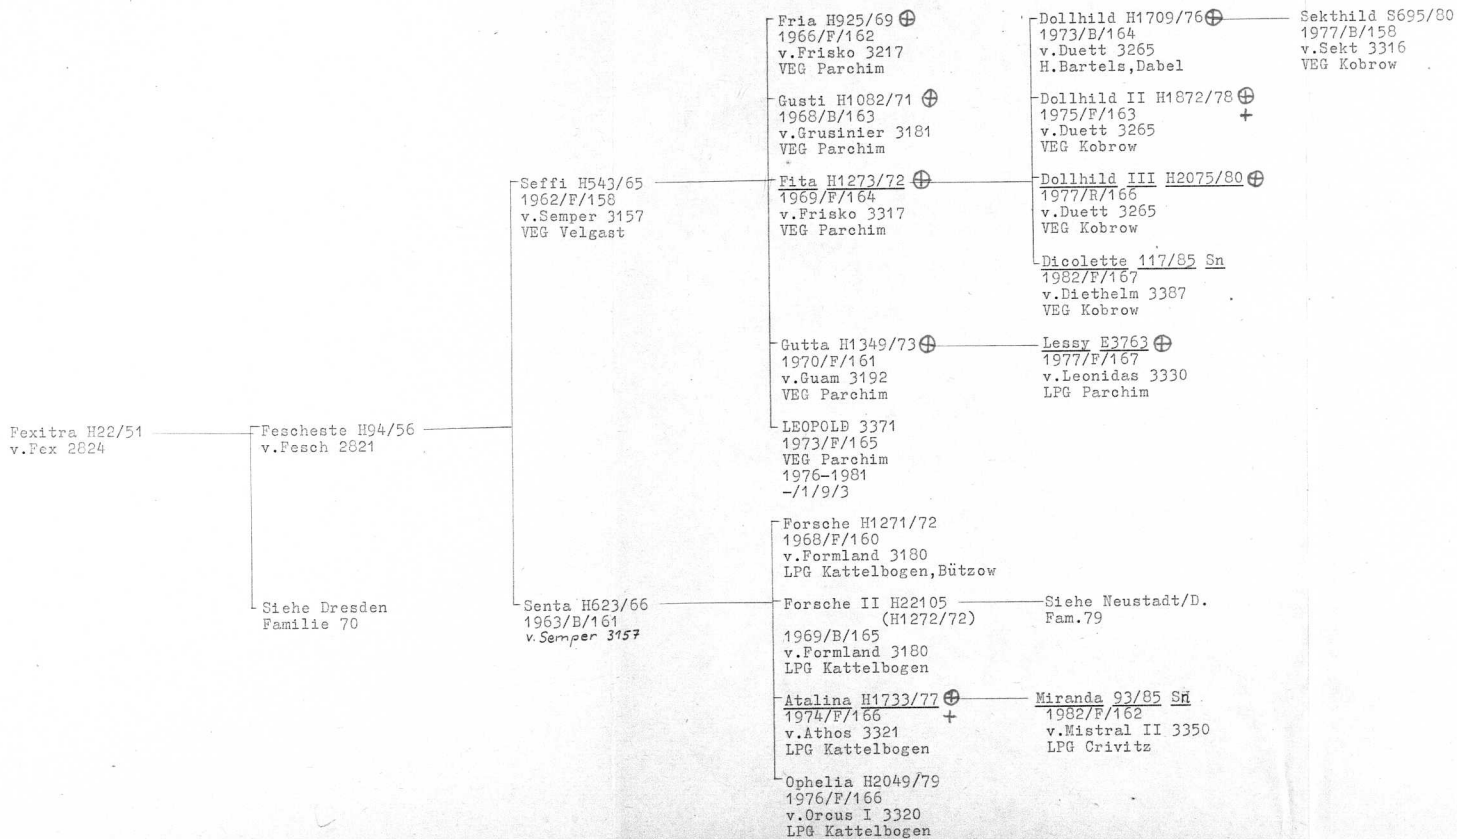

Florine H342/81 ⊕  
1978/B/165  
v. Florian 3375  
LPG Gr. Lüben

Demona H362/82 ⊕  
1979/B/162  
v. Duett 3265  
LPG Gr. Lüben

Minette 17/85Sn ⊕  
1982/B/163  
v. Mistral II 3350  
LPG Gr. Lüben

Familie 52